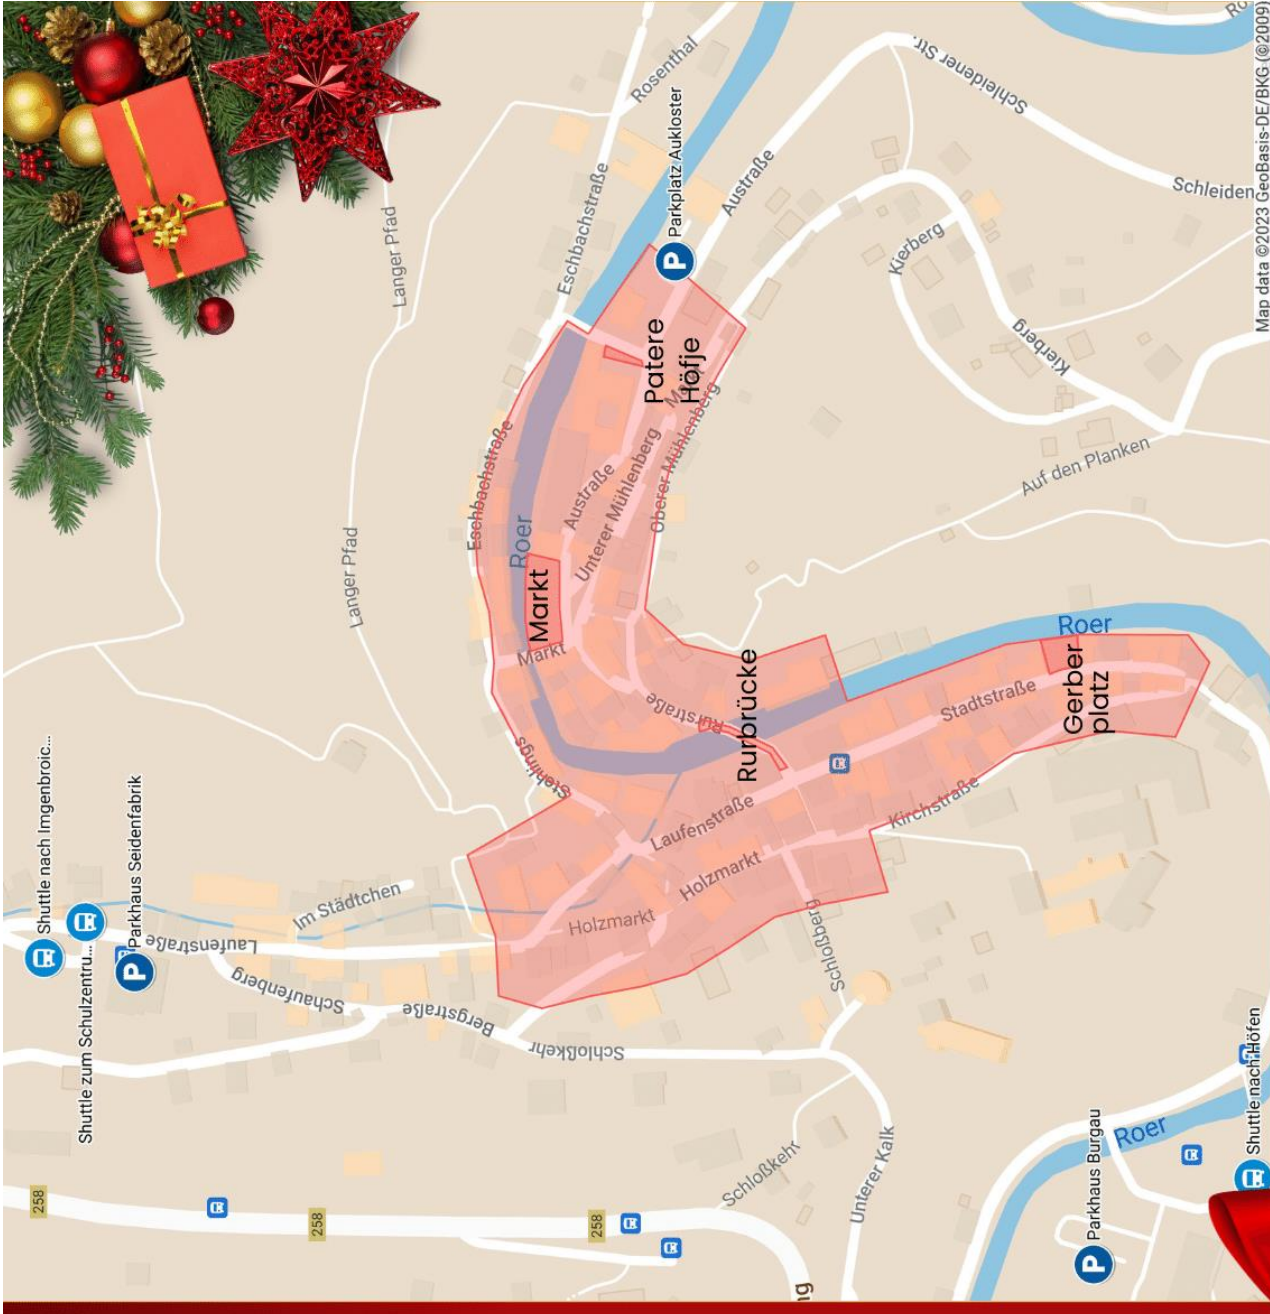

## Parking

All parking lots close to the historic city centre are **only** available before and after Christmas market hours, meaning before 11 am and after 9 pm (8 pm on Sundays).

## P Guest

Residents, employees, overnight and disabled guests are allowed to park in the parking areas during Christmas market hours.

Please show your resident parking receipt, parking vignette, employer evidence or **printed** booking confirmation at the entry towards the city centre. Bear in mind that you are allowed to take the shortest route to your designated parking lot only.

### Tickets:

- 5€ round trip
- 4€ single trip
- 15€ round trip (family discount)

Times Shuttle Bus: ca. every 20 minutes

Tour Imgenbroich

Tour Höfen

Tour Haag

Fri & Sat 09:30am-9pm

Sat 10am-9pm

Sat noon-9pm

Sun 09:30am-8pm

Sun 10am-8pm

Sun noon-9pm

online map

Times Shuttle Bus: ca. every 20 minutes

Tour Imgenbroich	Tour Höfen	Tour Haag
Fri & Sat 09:30am-9pm	Sat 10am-9pm	Sat noon-9pm
Sun 09:30am-8pm	Sun 10am-8pm	Sun noon-9pm