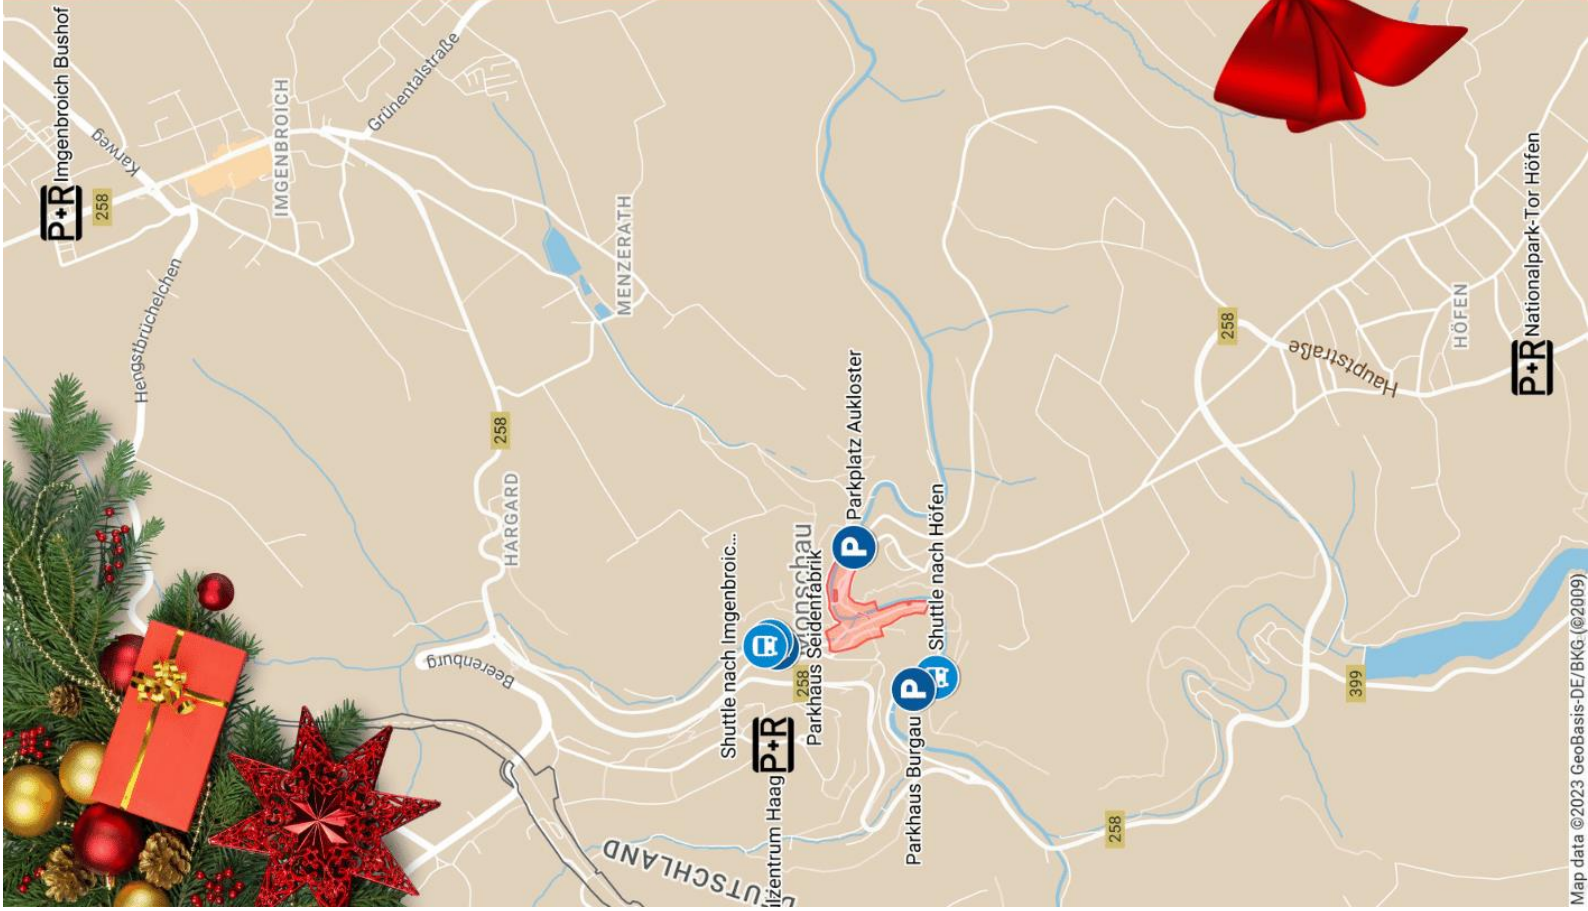

## P+R

A shuttle can take you comfortably to the Christmas market during opening hours. There are different Park & Ride Shuttle points around the city:

- Fri, Sat & Sun: Imgenbroich Zentrum
- Sat & Sun: Höfen, Hauptstr. 72
- Sat & Sun: Schulzentrum Haag, Walter-Scheibler- Str. 51

### Tickets:

- 5€ round trip
- 4€ single trip
- 15€ round trip (family discount)

Times Shuttle Bus: ca. every 20 minutes

Tour Imgenbroich

Tour Höfen

Tour Haag

Fri & Sat 09:30am-9pm

Sat 10am-9pm

Sat noon-9pm

Sun 09:30am-8pm

Sun 10am-8pm

Sun noon-9pm

online map

Times Shuttle Bus: ca. every 20 minutes

Tour Imgenbroich	Tour Höfen	Tour Haag
Fri & Sat 09:30am-9pm	Sat 10am-9pm	Sat noon-9pm
Sun 09:30am-8pm	Sun 10am-8pm	Sun noon-9pm